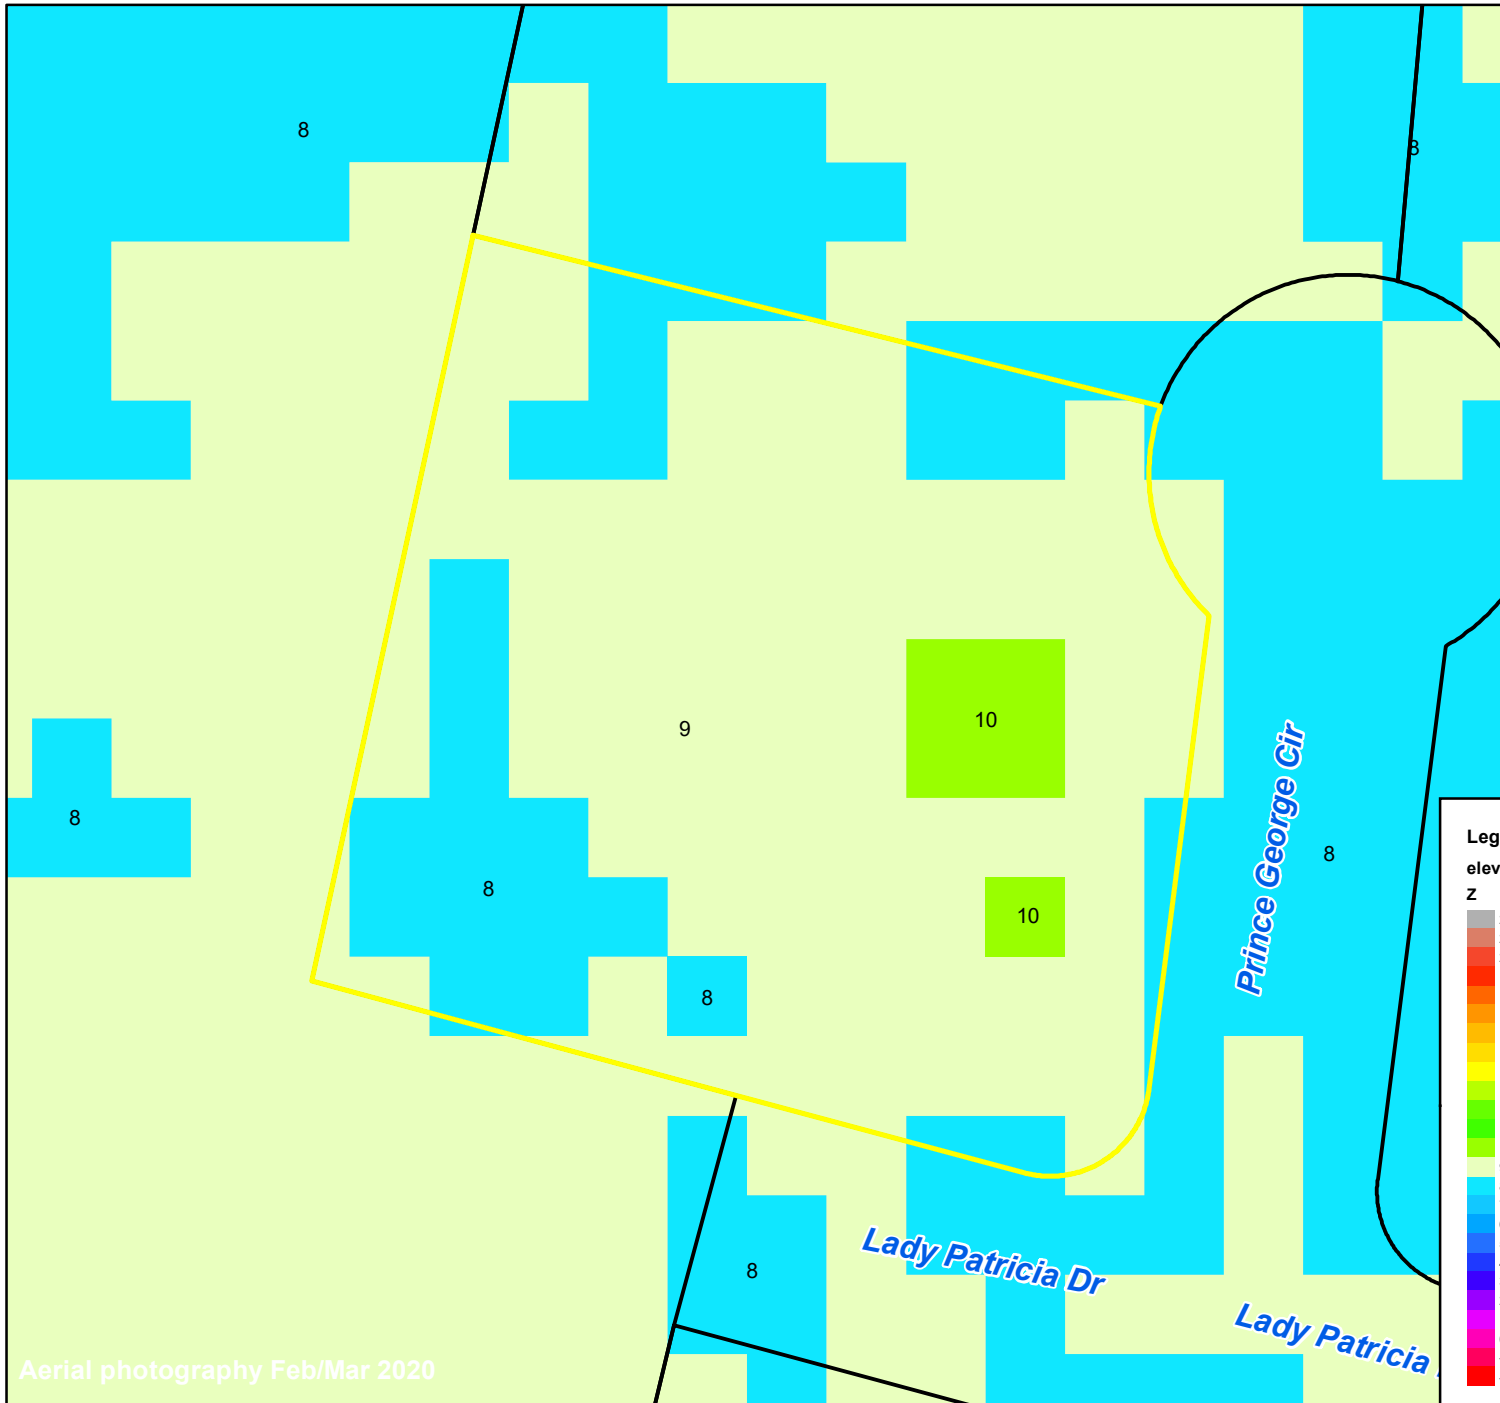

Pasquotank County, NC

Parcel ID: 8910 282626

Map: P34-10J

LOT: 0

00101 PRINCE GEORGE CIRCLE
BACCUS, GILBERT

& SYBIL

626 SWING GATE RD

HERTFORD NC 27944

Deed Book: 1469

Deed Page: 791

Date: 20221028

Land Value: 28000

Ag Value: 0

Bldg Value: 99700

Total Value: 127700

Taxed Acres: 0.58

PASQUOTANK
COUNTY-NC

Date: 3/7/2023

Property Ownership/
Lines as of January 1, 2023

NOT A SURVEY

This map was created from historic maps, recorded deeds and surveys.
It CAN NOT be used to convey land, settle land disputes or build fences.